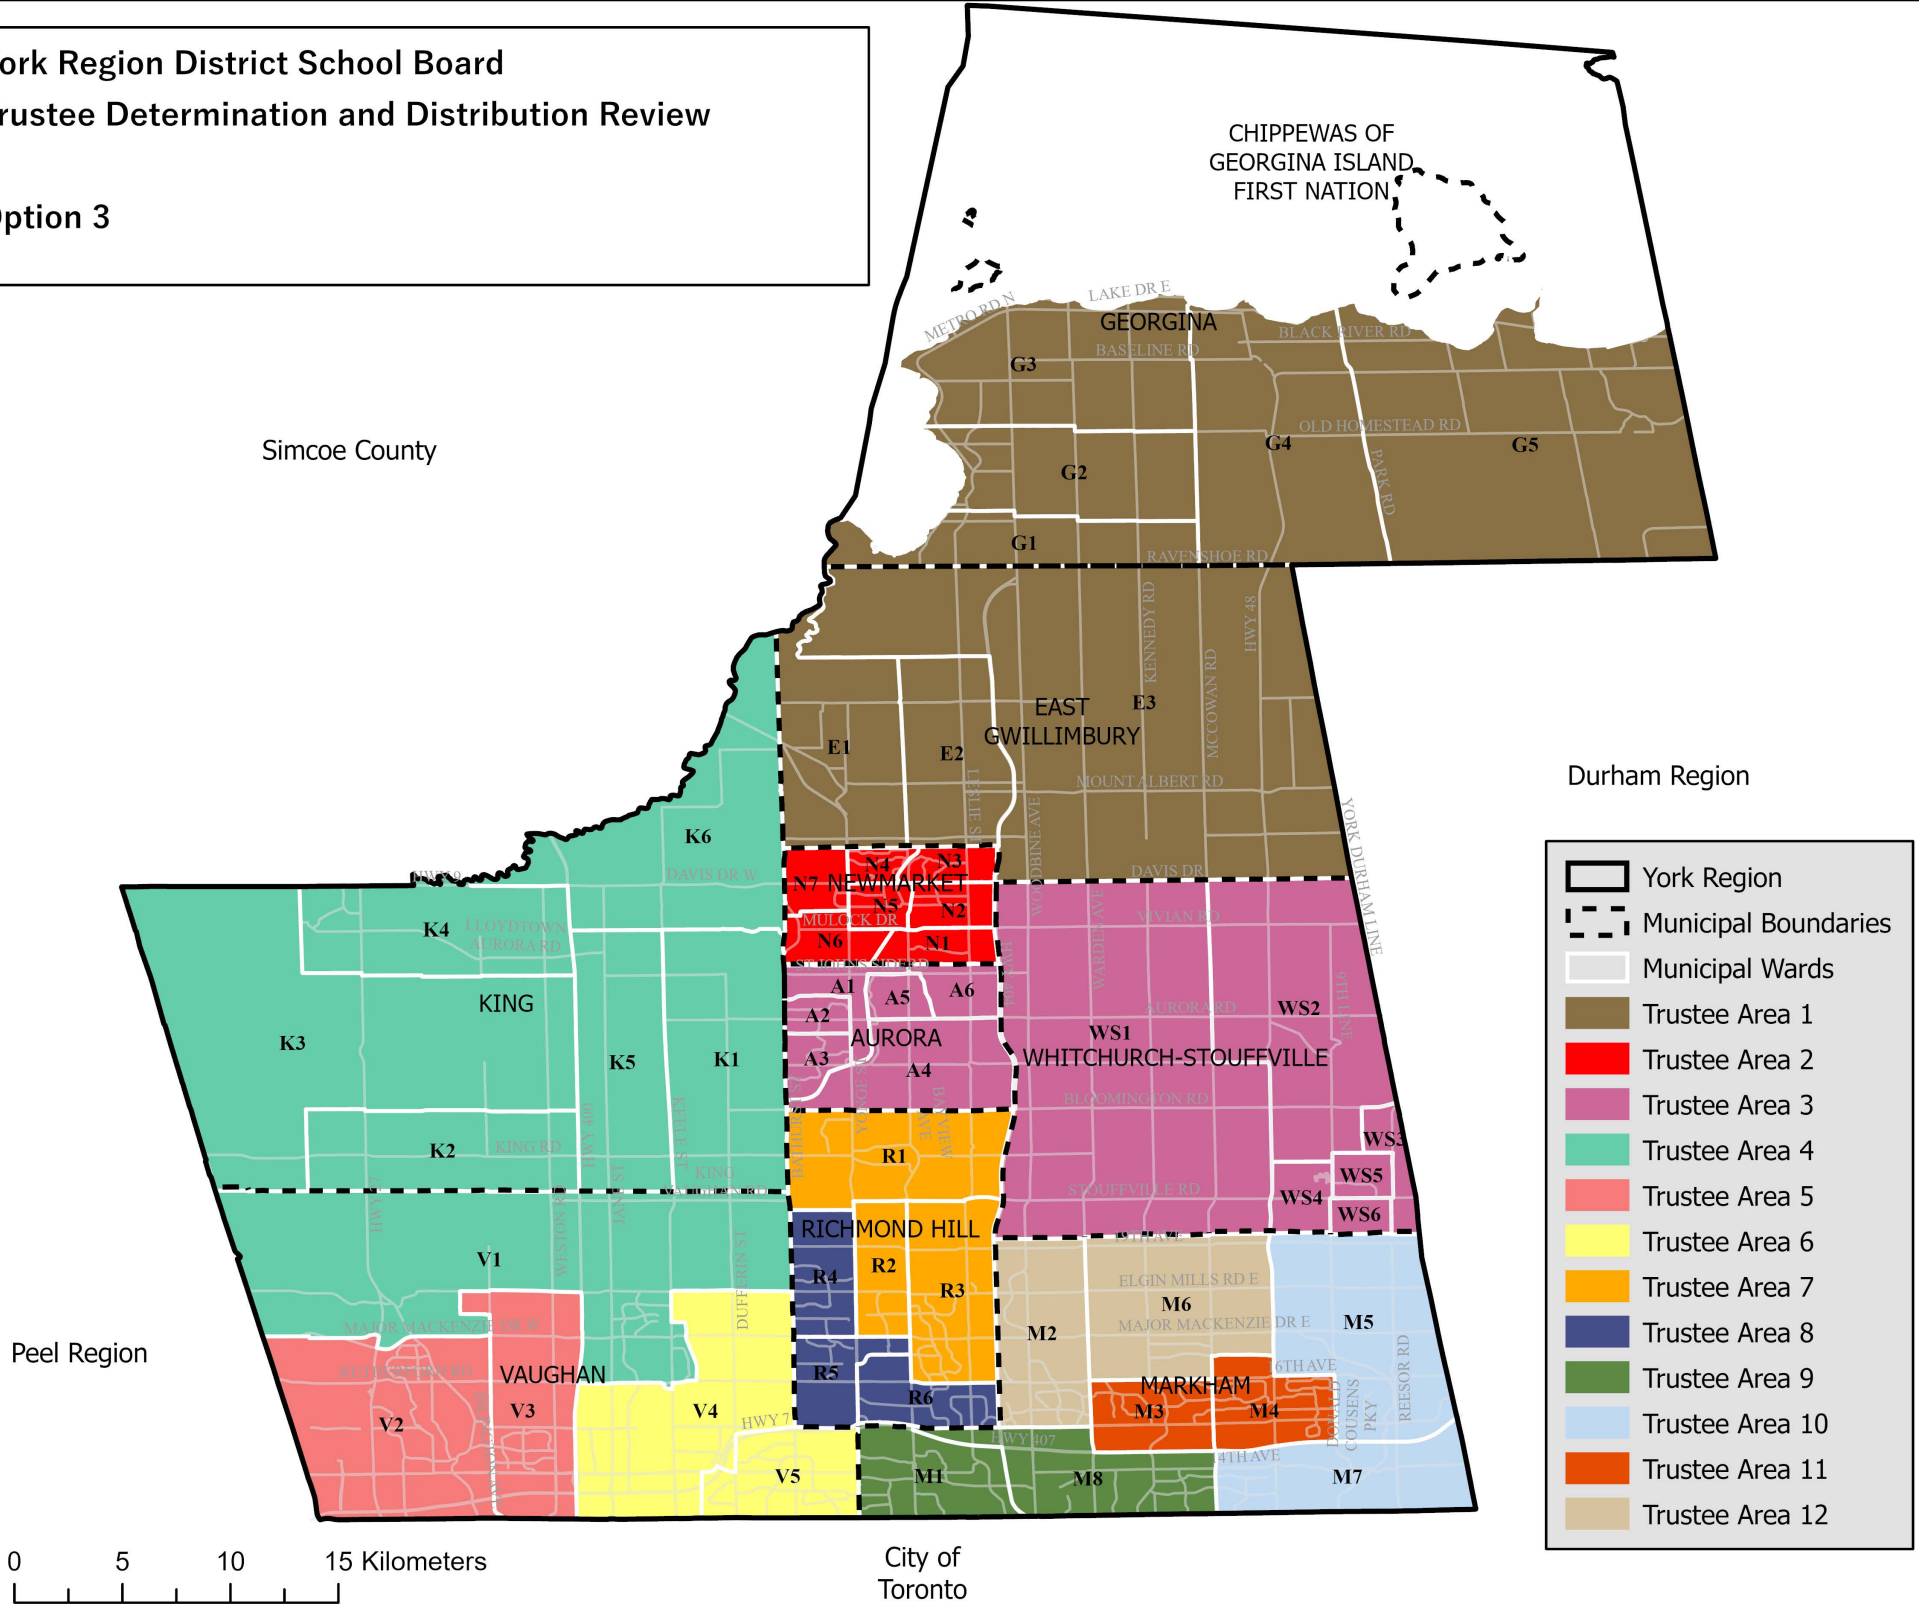

**York Region District School Board
Trustee Determination and Distribution Review**

Option 3

CHIPPEWAS OF
GEORGINA ISLAND
FIRST NATION

Simcoe County

Durham Region

- York Region
- Municipal Boundaries
- Municipal Wards
- Trustee Area 1
- Trustee Area 2
- Trustee Area 3
- Trustee Area 4
- Trustee Area 5
- Trustee Area 6
- Trustee Area 7
- Trustee Area 8
- Trustee Area 9
- Trustee Area 10
- Trustee Area 11
- Trustee Area 12

Peel Region

City of Toronto

N

0 5 10 15 Kilometers