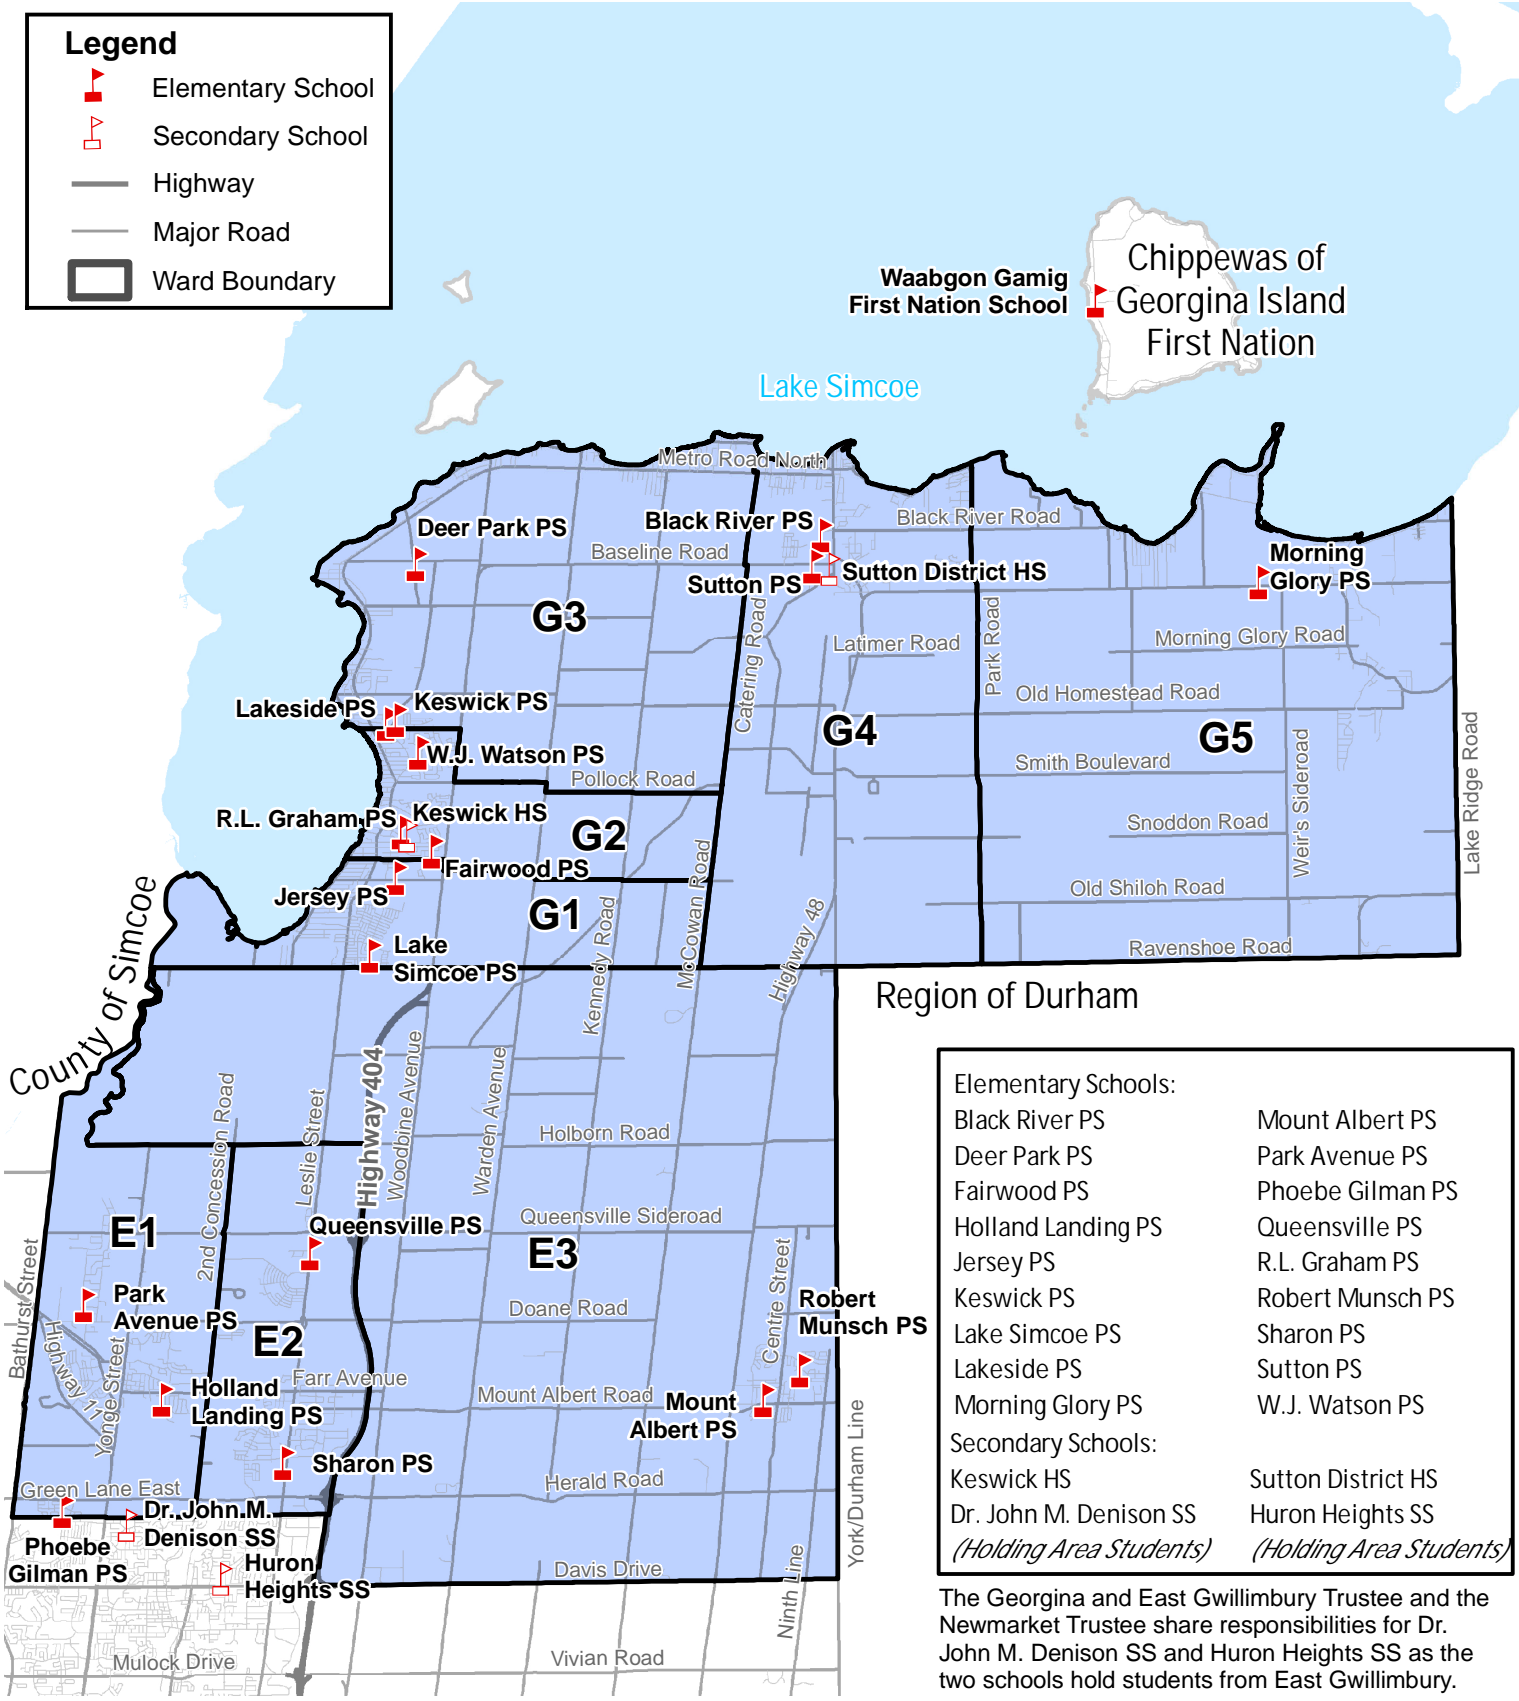

York Region District School Board Trustee Electoral Areas, 2022-2026 Georgina and East Gwillimbury

Legend

-  Elementary School
-  Secondary School
-  Highway
-  Major Road
-  Ward Boundary

Waabgon Gamig
First Nation School

Chippewas of
Georgina Island
First Nation

Region of Durham

Elementary Schools:	
Black River PS	Mount Albert PS
Deer Park PS	Park Avenue PS
Fairwood PS	Phoebe Gilman PS
Holland Landing PS	Queensville PS
Jersey PS	R.L. Graham PS
Keswick PS	Robert Munsch PS
Lake Simcoe PS	Sharon PS
Lakeside PS	Sutton PS
Morning Glory PS	W.J. Watson PS
Secondary Schools:	
Keswick HS	Sutton District HS
Dr. John M. Denison SS	Huron Heights SS
<i>(Holding Area Students)</i>	

The Georgina and East Gwillimbury Trustee and the Newmarket Trustee share responsibilities for Dr. John M. Denison SS and Huron Heights SS as the two schools hold students from East Gwillimbury.