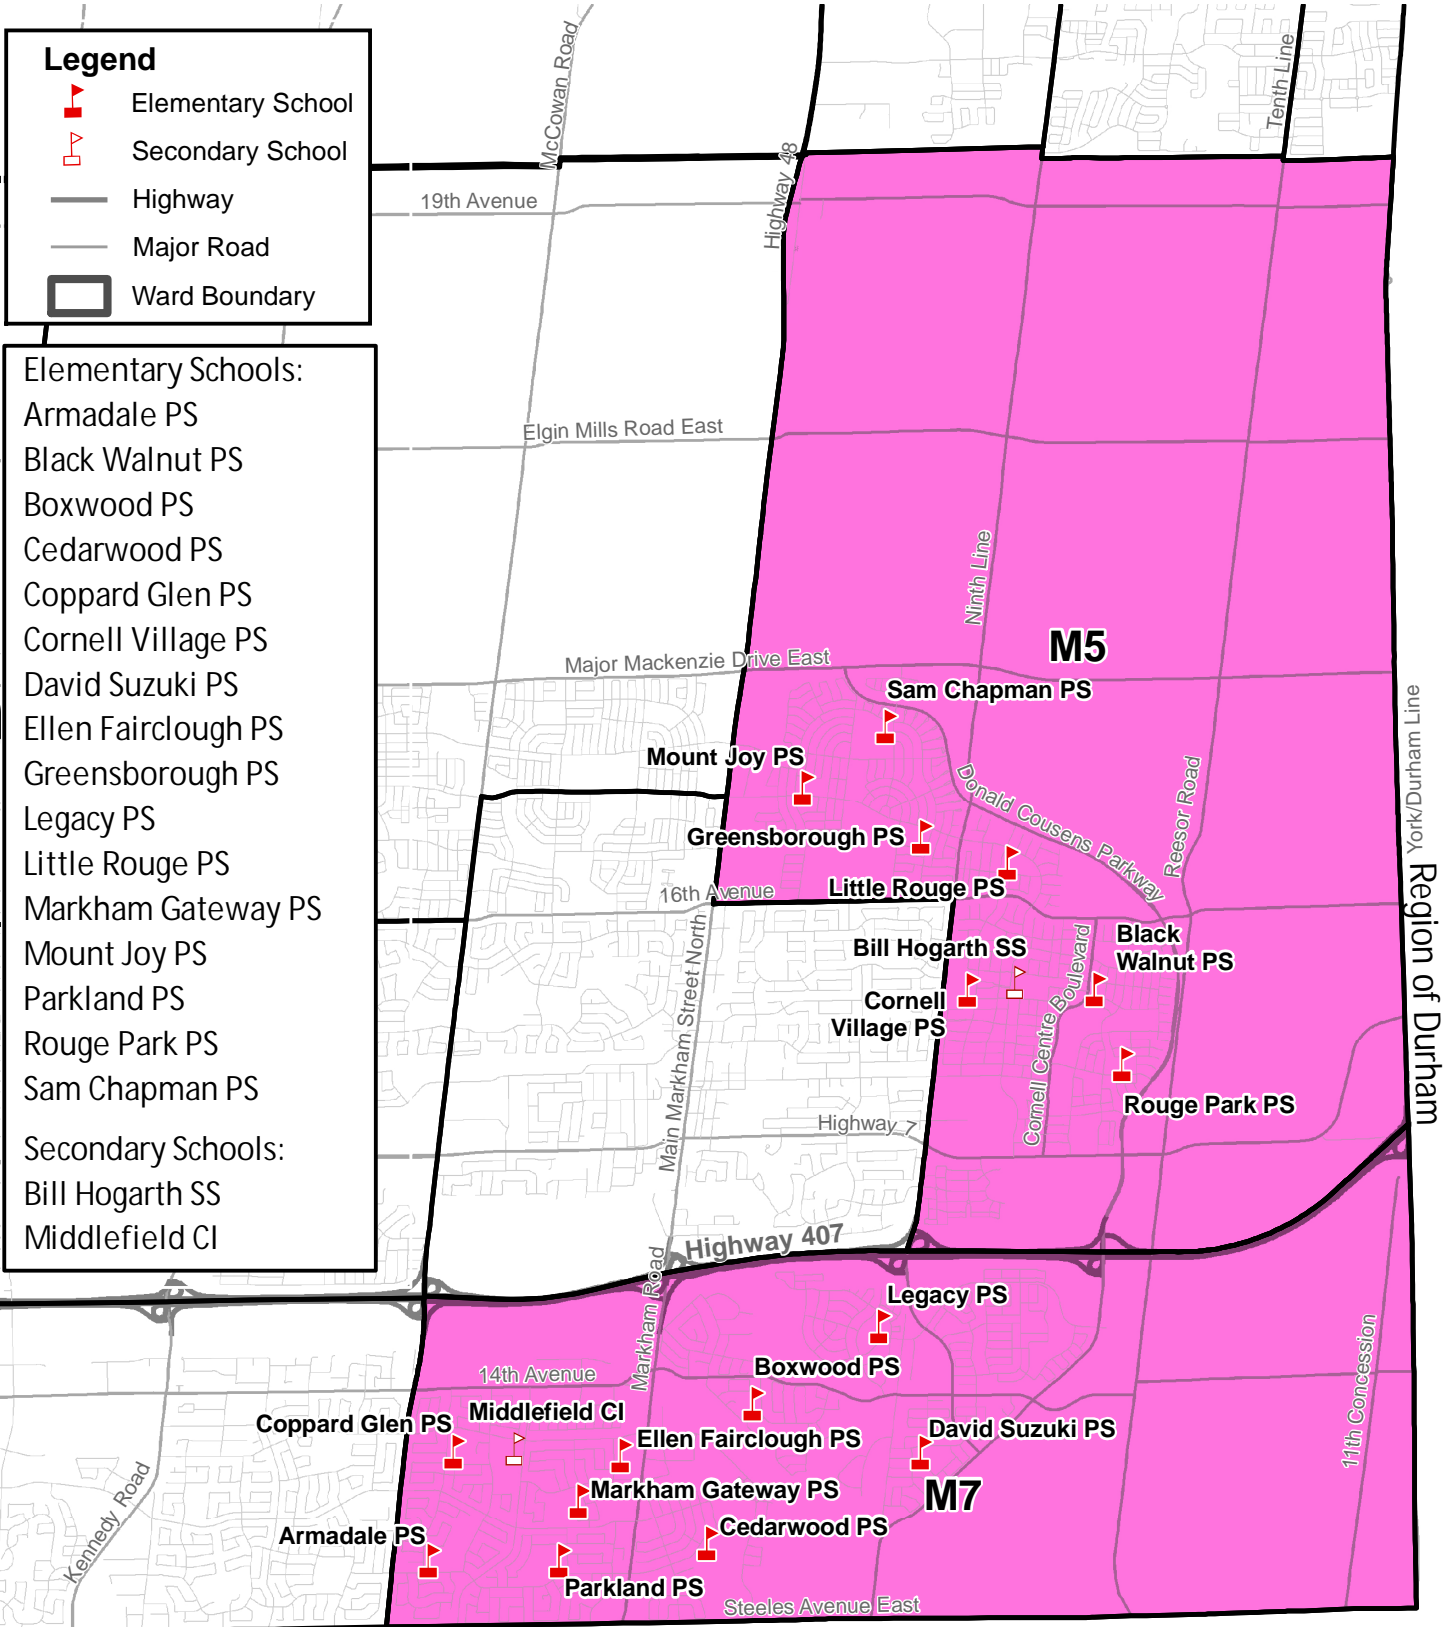

# York Region District School Board Trustee Electoral Areas, 2022-2026 Markham, Wards 5 and 7

**Legend**

-  Elementary School
-  Secondary School
-  Highway
-  Major Road
-  Ward Boundary

- Elementary Schools:**
- Armadales PS
  - Black Walnut PS
  - Boxwood PS
  - Cedarwood PS
  - Coppard Glen PS
  - Cornell Village PS
  - David Suzuki PS
  - Ellen Fairclough PS
  - Greensborough PS
  - Legacy PS
  - Little Rouge PS
  - Markham Gateway PS
  - Mount Joy PS
  - Parkland PS
  - Rouge Park PS
  - Sam Chapman PS
- Secondary Schools:**
- Bill Hogarth SS
  - Middlefield CI

City of Toronto