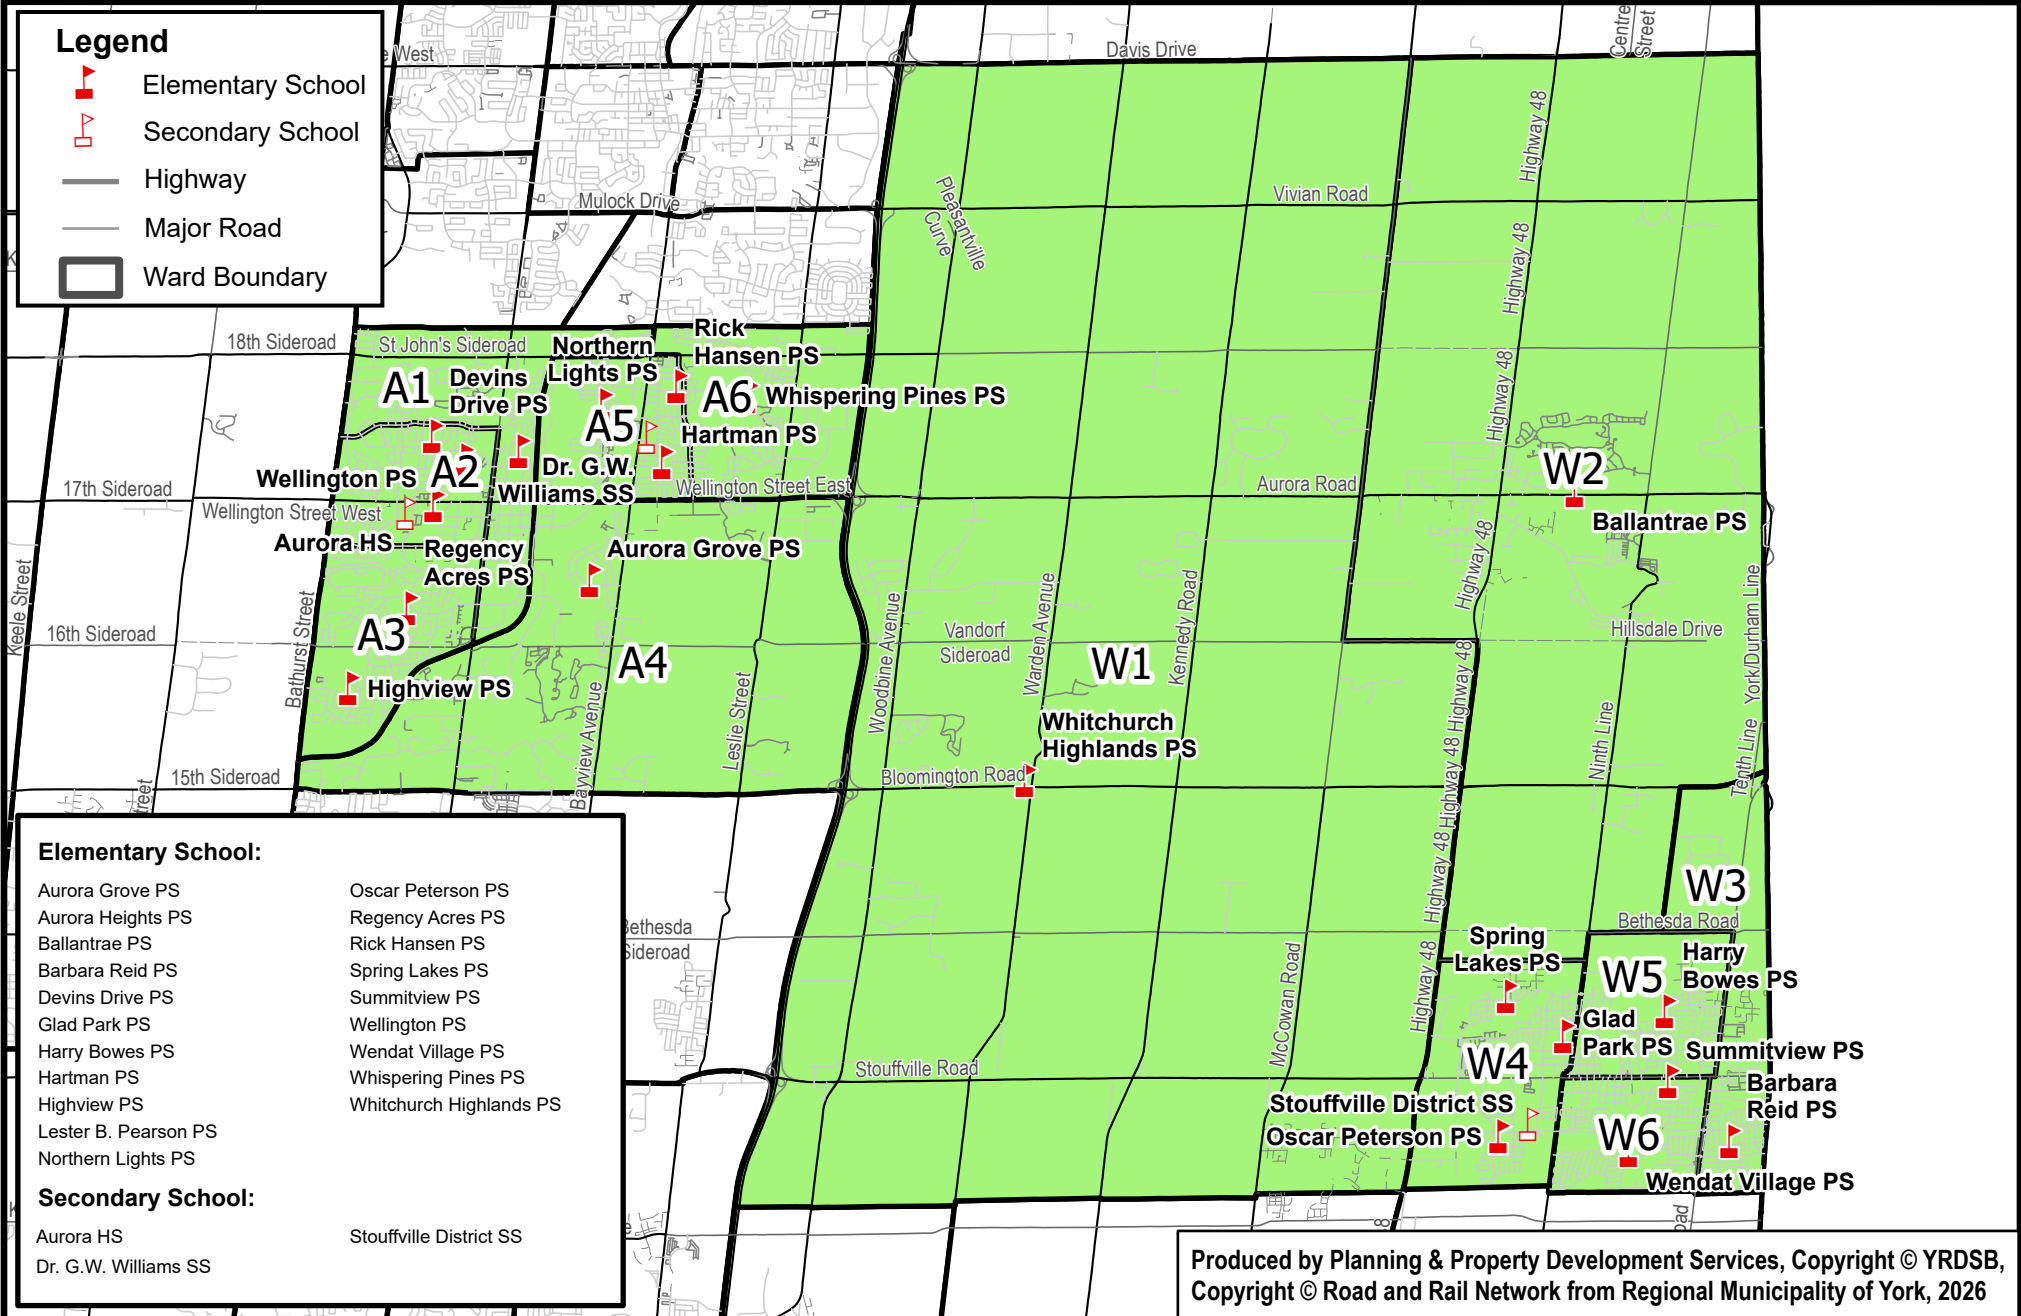

York Region District School Board Trustee Electoral Area, 2026-2030 Aurora and Whitchurch-Stouffville

Legend

-  Elementary School
-  Secondary School
-  Highway
-  Major Road
-  Ward Boundary

Elementary School:

- | | |
|----------------------|-------------------------|
| Aurora Grove PS | Oscar Peterson PS |
| Aurora Heights PS | Regency Acres PS |
| Ballantrae PS | Rick Hansen PS |
| Barbara Reid PS | Spring Lakes PS |
| Devins Drive PS | Summitview PS |
| Glad Park PS | Wellington PS |
| Harry Bowes PS | Wendat Village PS |
| Hartman PS | Whispering Pines PS |
| Highview PS | Whitchurch Highlands PS |
| Lester B. Pearson PS | |
| Northern Lights PS | |

Secondary School:

- | | |
|----------------------|-------------------------|
| Aurora HS | Stouffville District SS |
| Dr. G.W. Williams SS | |