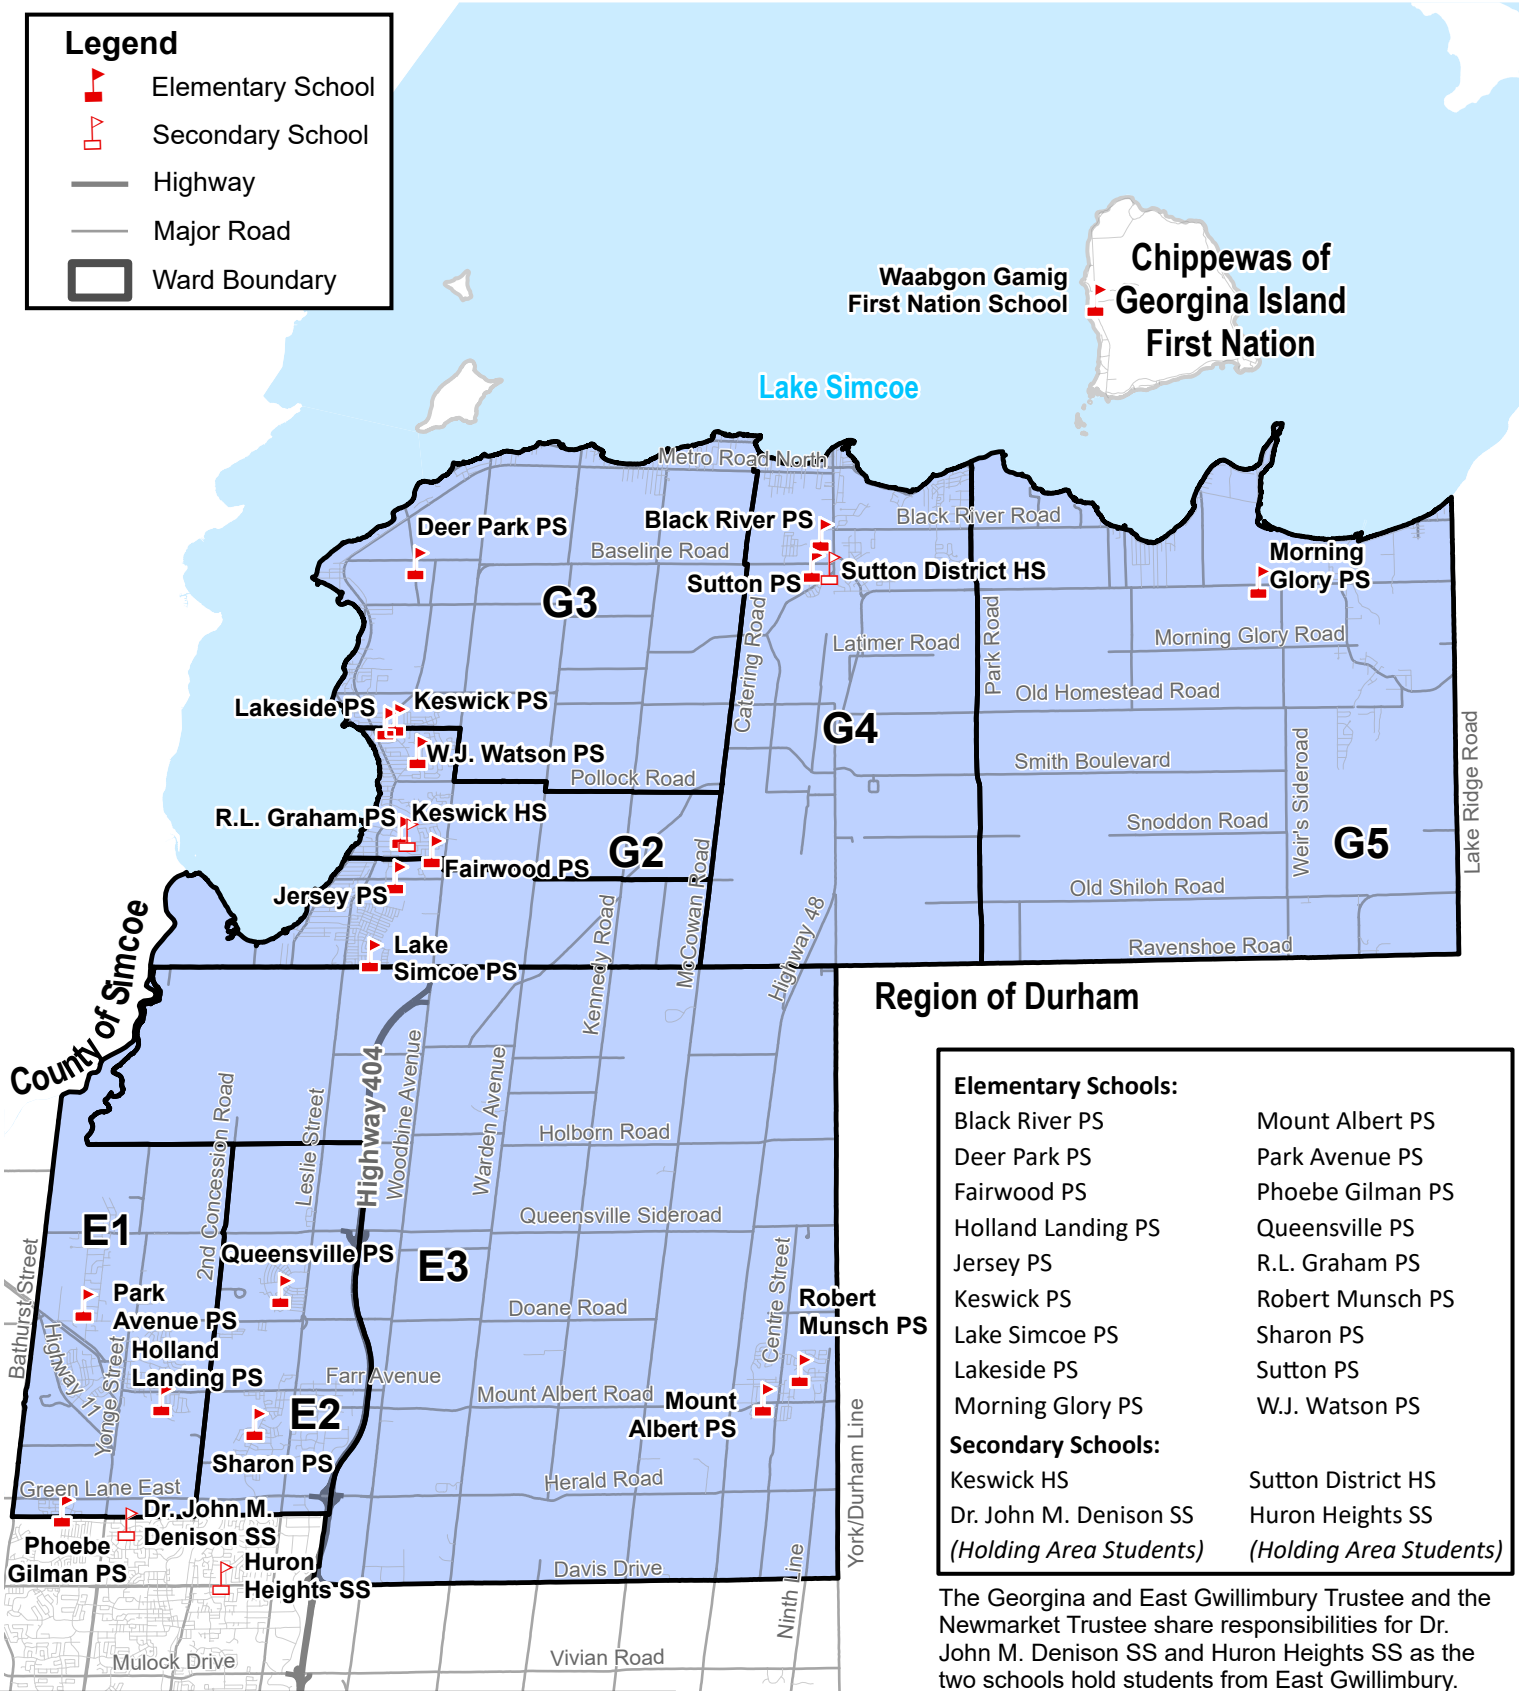

# York Region District School Board Trustee Electoral Areas, 2026-2030 Georgina and East Gwillimbury

**Legend**

-  Elementary School
-  Secondary School
-  Highway
-  Major Road
-  Ward Boundary

**Region of Durham**

Elementary Schools:	
Black River PS	Mount Albert PS
Deer Park PS	Park Avenue PS
Fairwood PS	Phoebe Gilman PS
Holland Landing PS	Queensville PS
Jersey PS	R.L. Graham PS
Keswick PS	Robert Munsch PS
Lake Simcoe PS	Sharon PS
Lakeside PS	Sutton PS
Morning Glory PS	W.J. Watson PS
Secondary Schools:	
Keswick HS	Sutton District HS
Dr. John M. Denison SS	Huron Heights SS
<i>(Holding Area Students)</i>	<i>(Holding Area Students)</i>

The Georgina and East Gwillimbury Trustee and the Newmarket Trustee share responsibilities for Dr. John M. Denison SS and Huron Heights SS as the two schools hold students from East Gwillimbury.