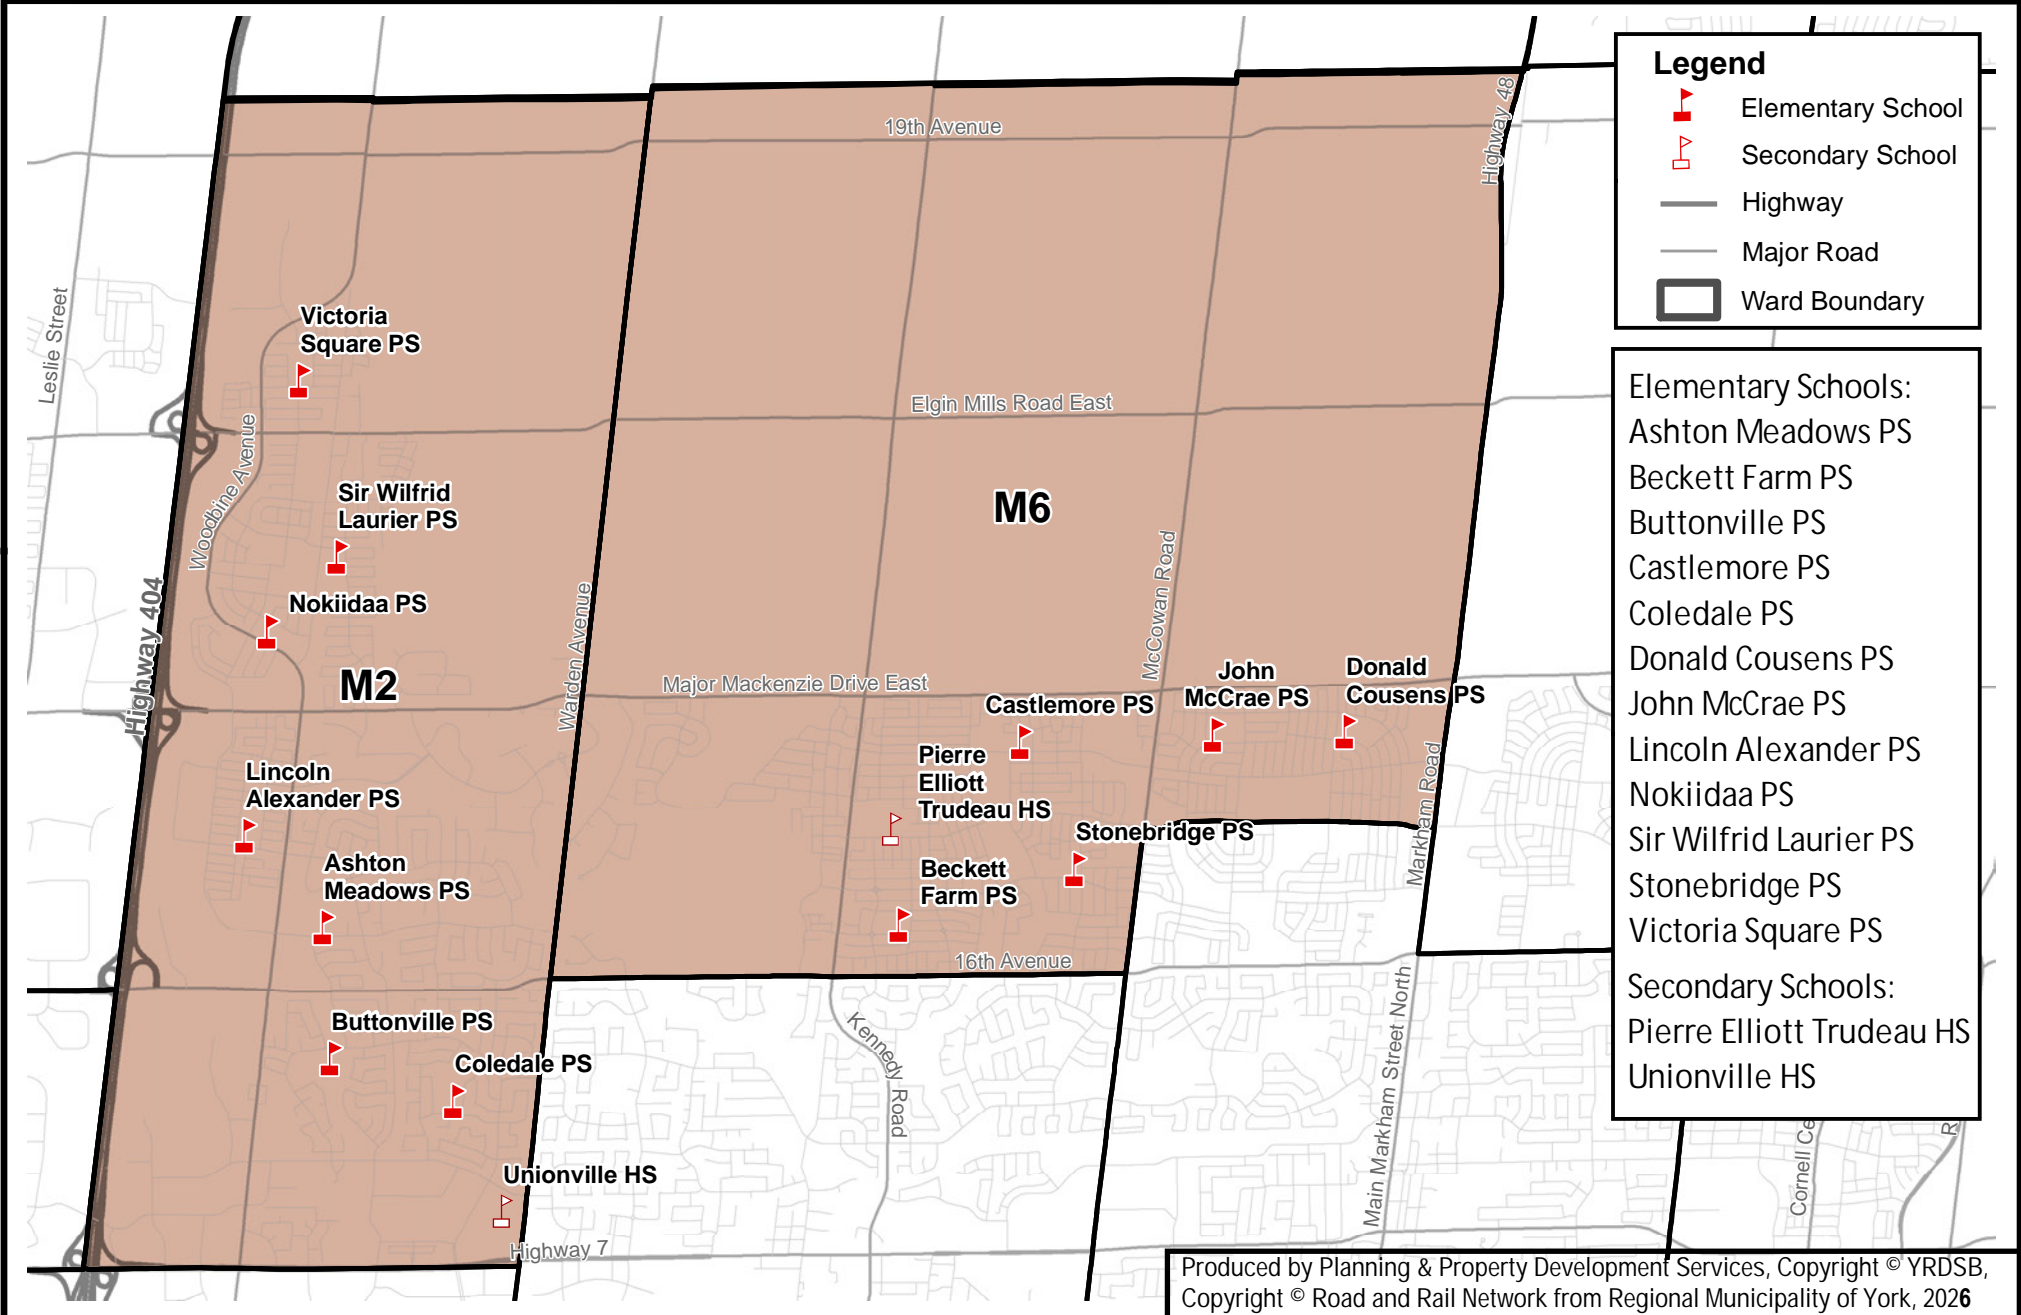

York Region District School Board Trustee Electoral Areas, 2026-2030 Markham, Wards 2 and 6

Legend

-  Elementary School
-  Secondary School
-  Highway
-  Major Road
-  Ward Boundary

Elementary Schools:

- Ashton Meadows PS
- Beckett Farm PS
- Buttonville PS
- Castlemore PS
- Coledale PS
- Donald Cousens PS
- John McCrae PS
- Lincoln Alexander PS
- Nokiidaa PS
- Sir Wilfrid Laurier PS
- Stonebridge PS
- Victoria Square PS

Secondary Schools:

- Pierre Elliott Trudeau HS
- Unionville HS