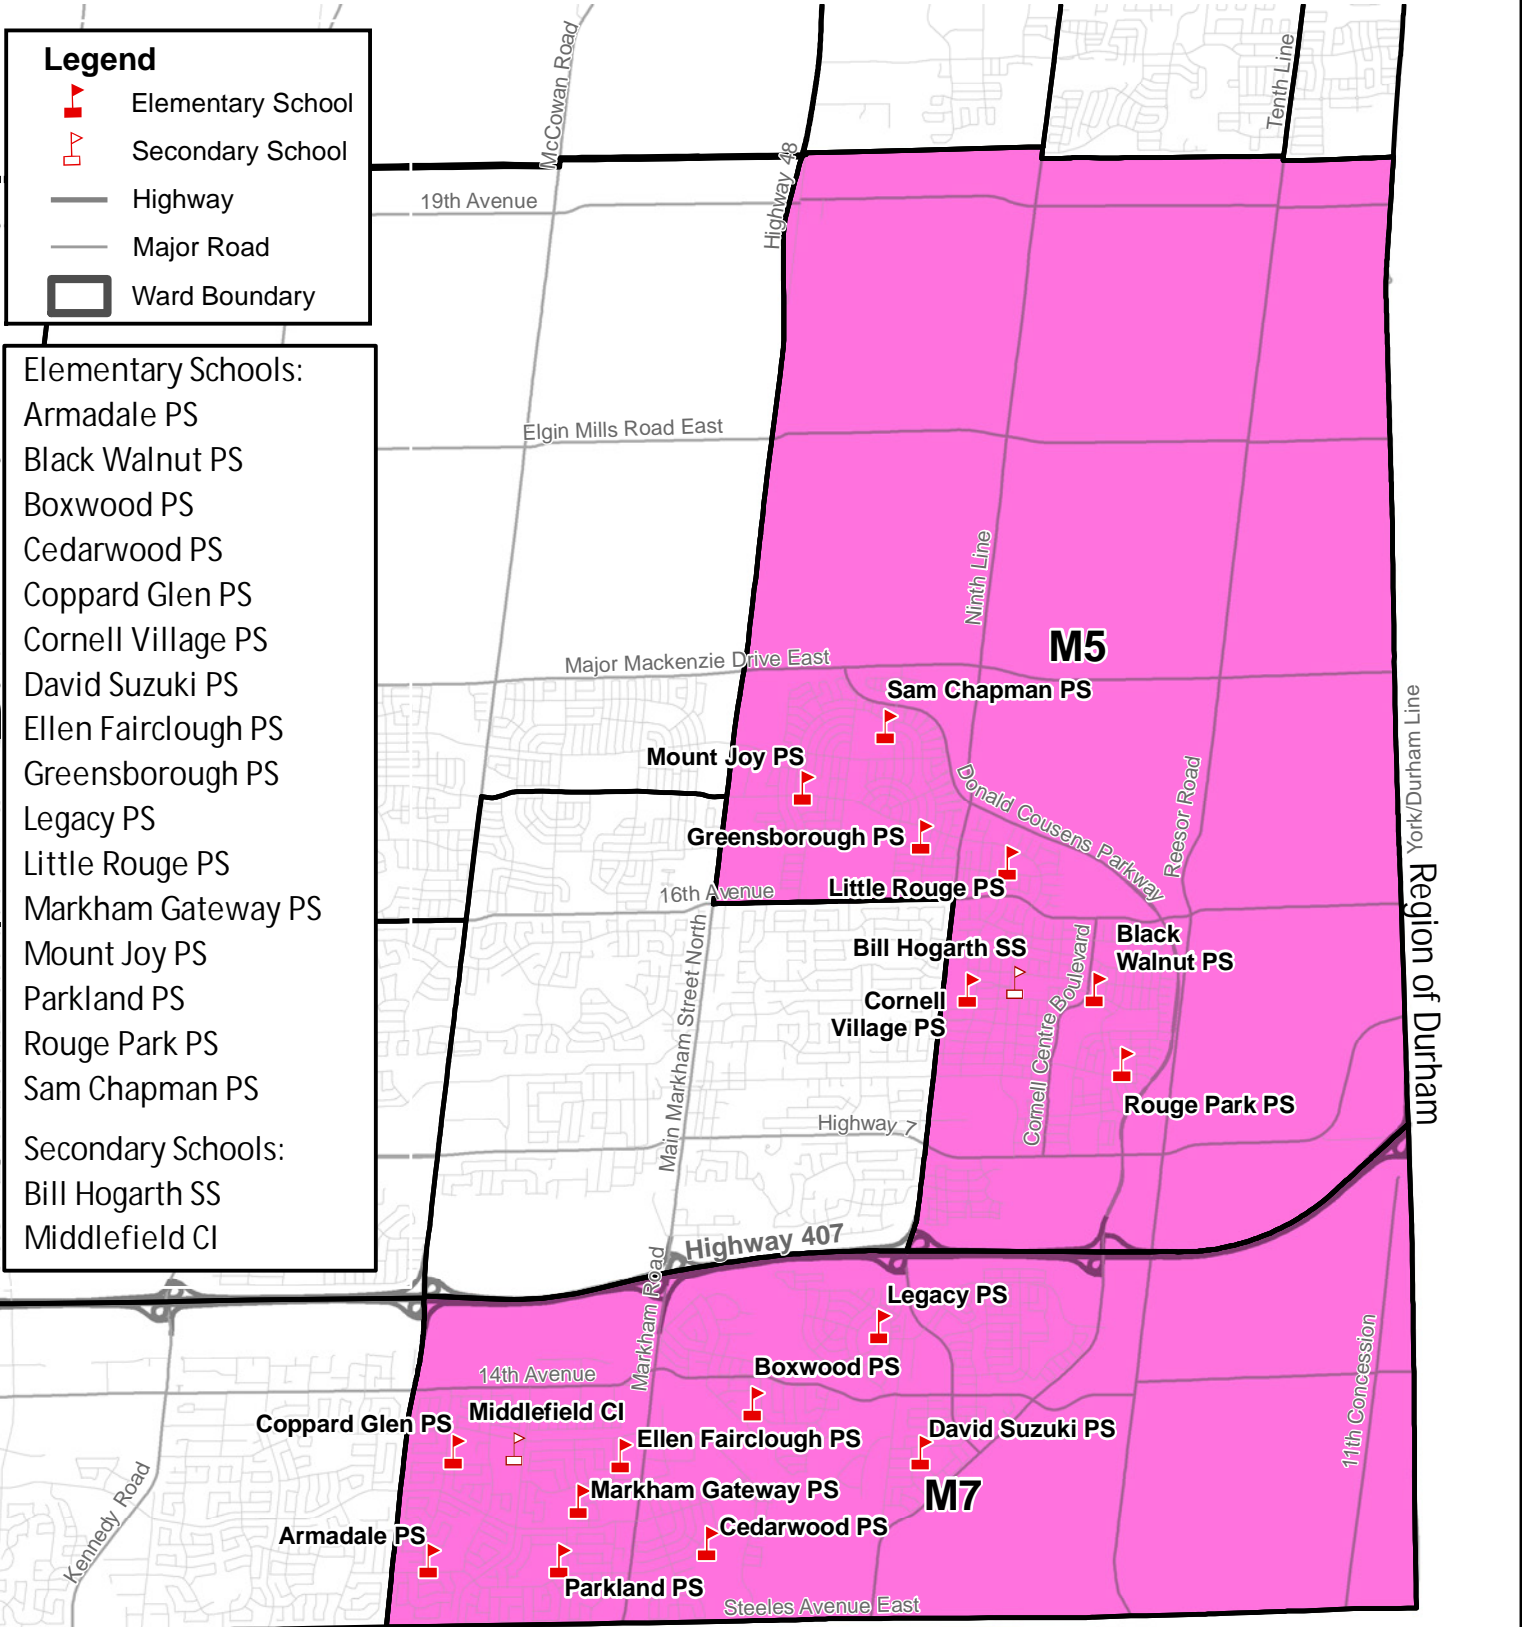

York Region District School Board Trustee Electoral Areas, 2026-2030 Markham, Wards 5 and 7

Legend

-  Elementary School
-  Secondary School
-  Highway
-  Major Road
-  Ward Boundary

- Elementary Schools:**
- Armada PS
 - Black Walnut PS
 - Boxwood PS
 - Cedarwood PS
 - Coppard Glen PS
 - Cornell Village PS
 - David Suzuki PS
 - Ellen Fairclough PS
 - Greensborough PS
 - Legacy PS
 - Little Rouge PS
 - Markham Gateway PS
 - Mount Joy PS
 - Parkland PS
 - Rouge Park PS
 - Sam Chapman PS
- Secondary Schools:**
- Bill Hogarth SS
 - Middlefield CI