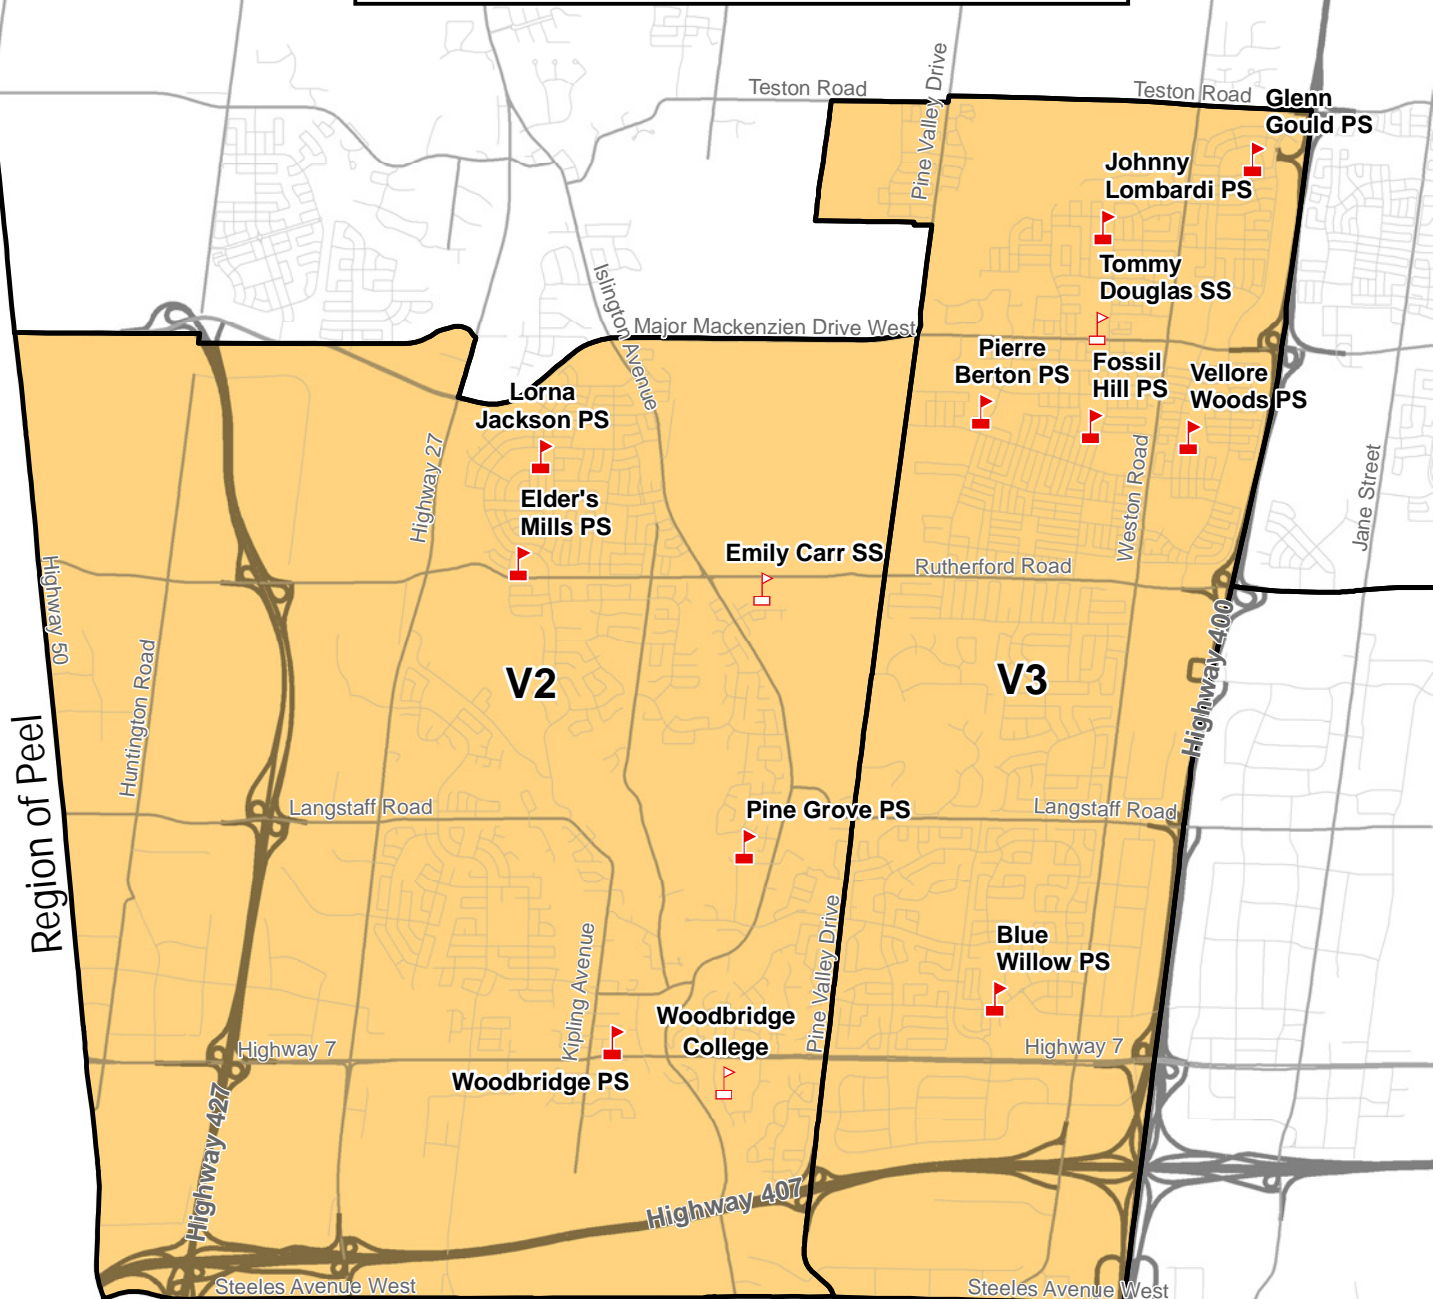

York Region District School Board Trustee Electoral Areas, 2026-2030 Vaughan, Wards 2 and 3

Legend

-  Elementary School
-  Secondary School
-  Highway
-  Major Road
-  Ward Boundary

Elementary Schools:

Blue Willow PS	Johnny Lombardi PS	Vellore Woods PS
Elder's Mills PS	Lorna Jackson PS	Woodbridge PS
Fossil Hill PS	Pierre Berton PS	
Glenn Gould PS	Pine Grove PS	

Secondary Schools:

Emily Carr SS	Tommy Douglas SS	Woodbridge College
---------------	------------------	--------------------

City of Toronto