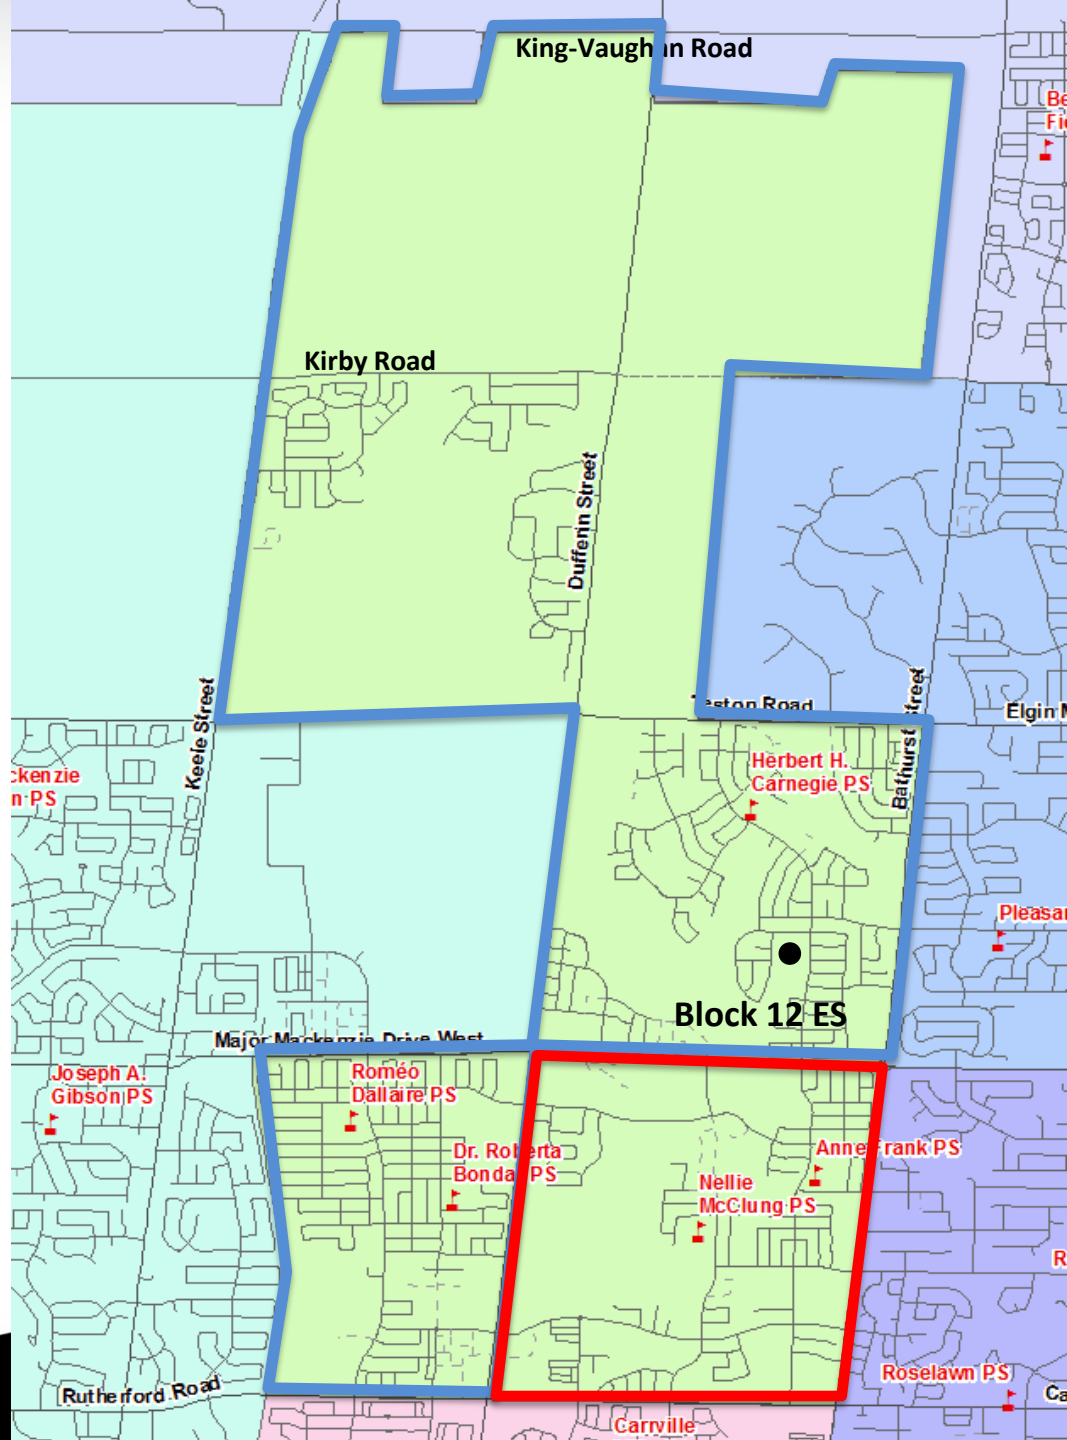

2019 PDT Catchment Area

Grade 1

Unnamed Block 12 ES

SK feeders:

Dr. Roberta Bondar PS

Herbert H. Carnegie PS

Unnamed Block 12 ES

Nellie McClung PS

SK feeders:

Anne Frank PS

Nellie McClung PS

Grade 2

Existing grade 1 FI students remain in their current PDT school