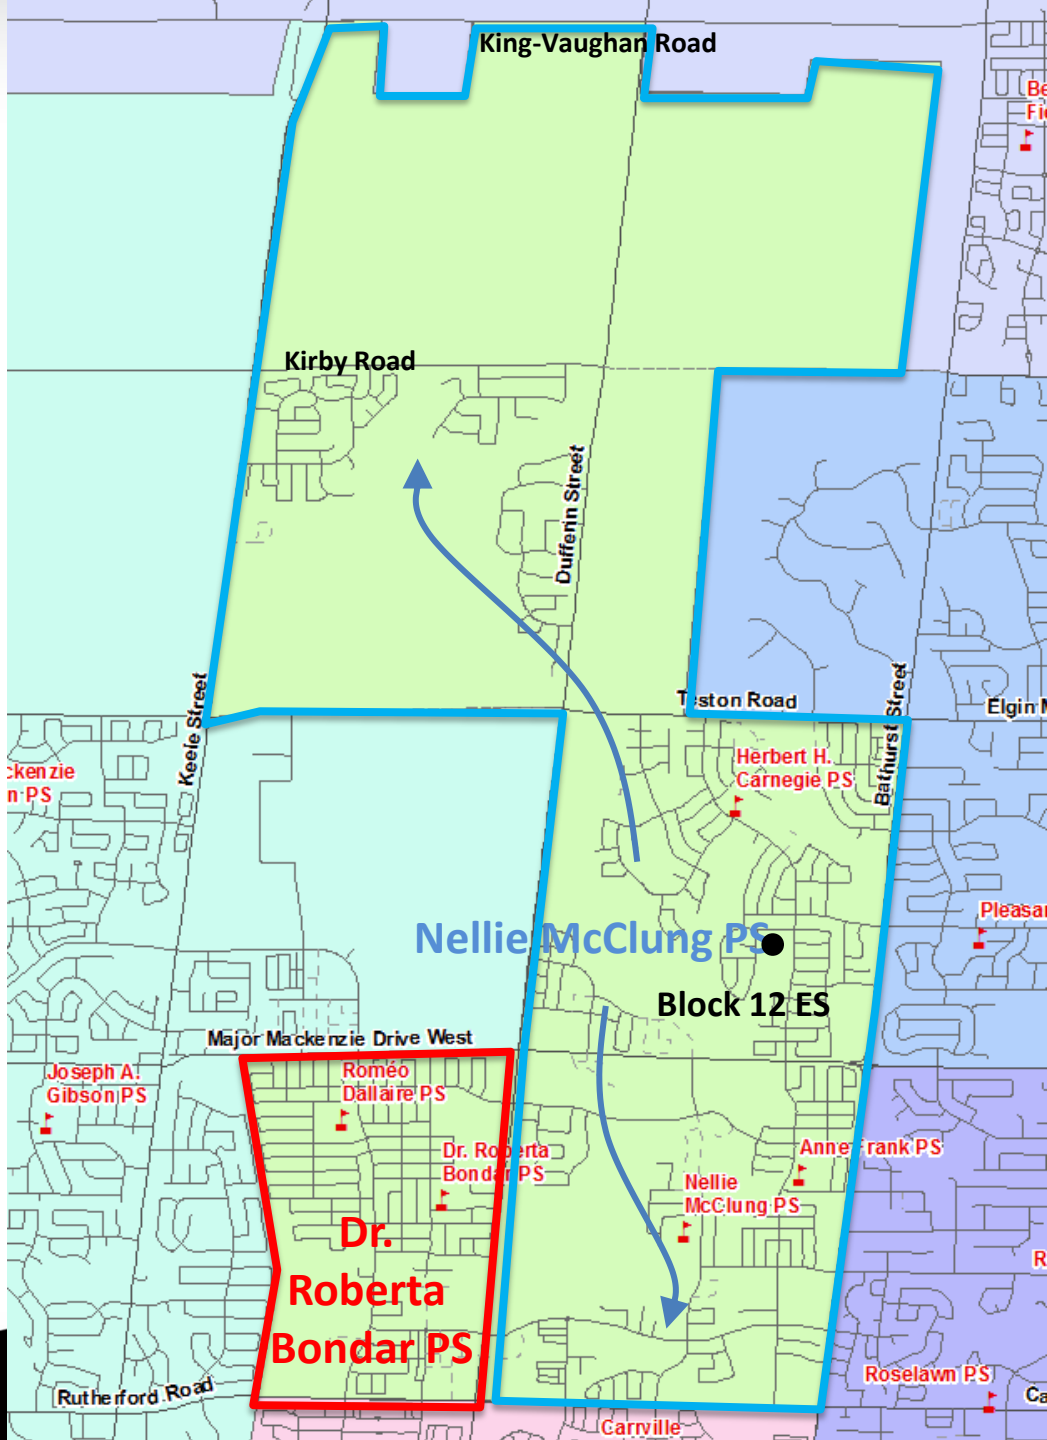

2018 PDT Catchment Area

Grade 1

Dr. Roberta Bondar PS

SK feeder:

Dr. Roberta Bondar PS

Nellie McClung PS

SK feeders:

Anne Frank PS

Nellie McClung PS

Herbert H. Carnegie PS

Unnamed Block 12 ES