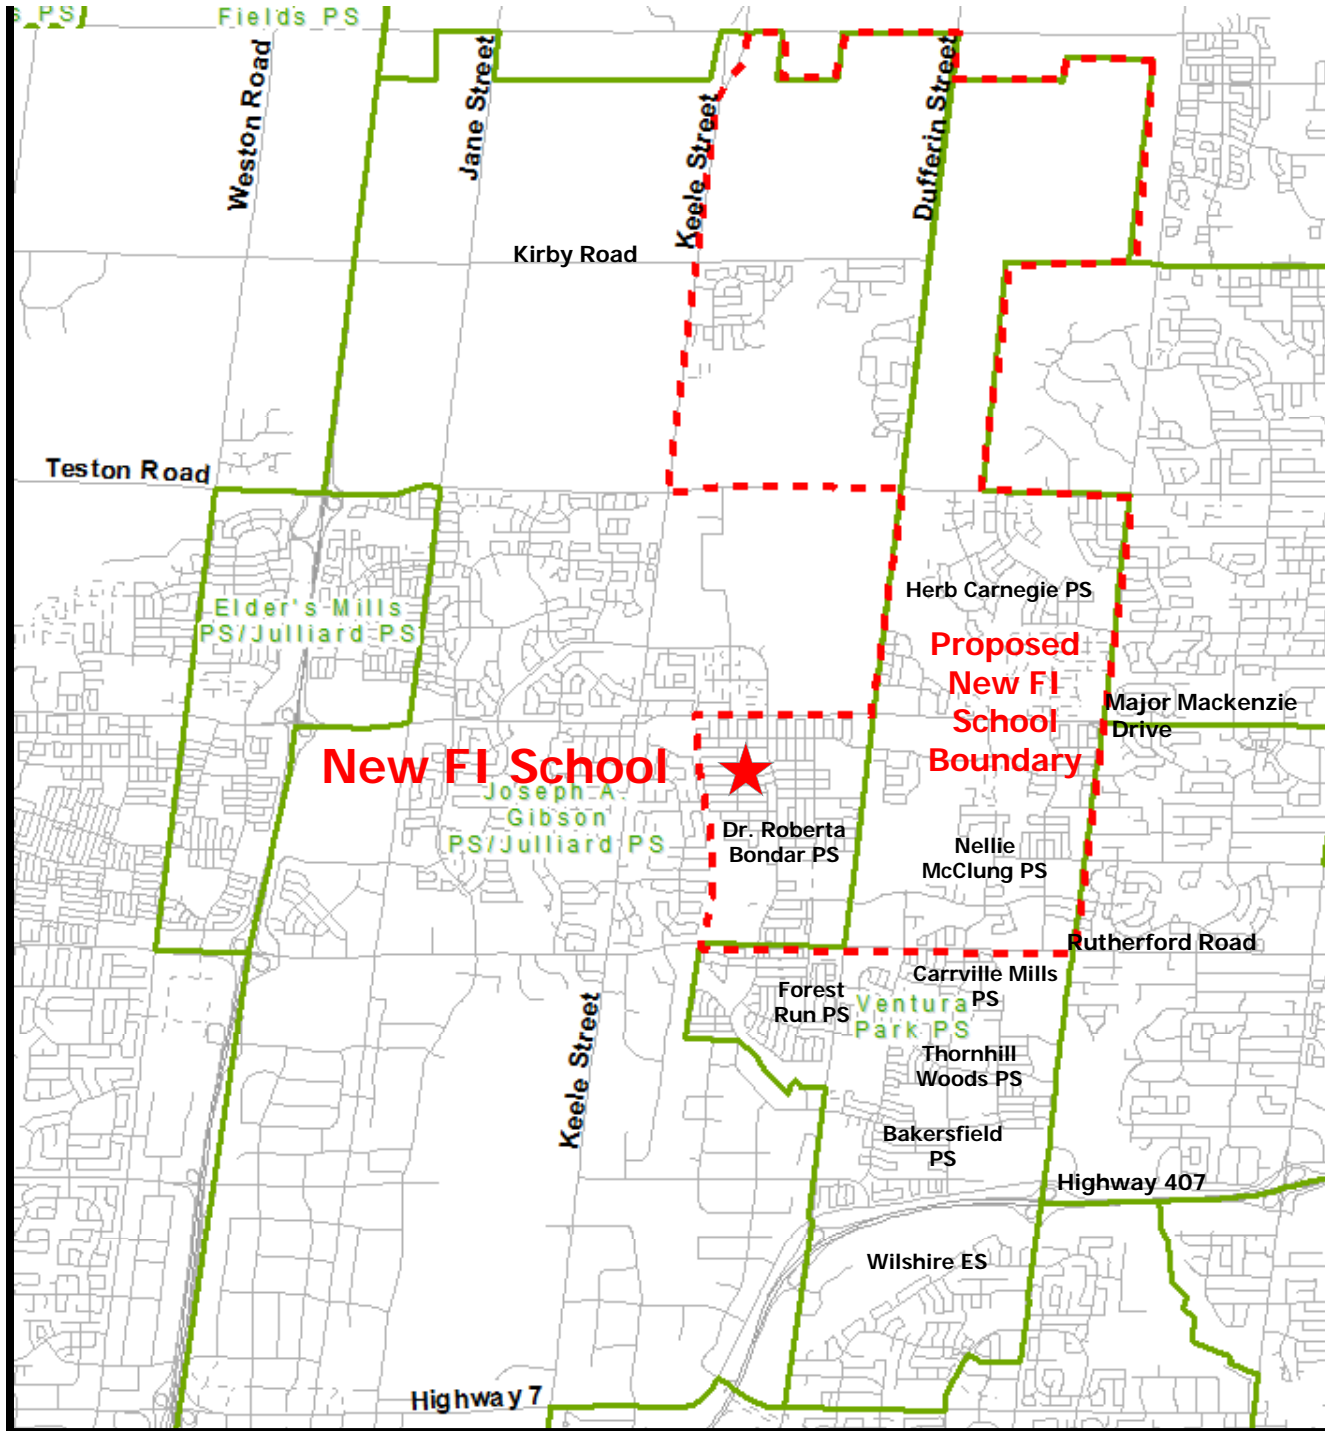

York Region District School Board