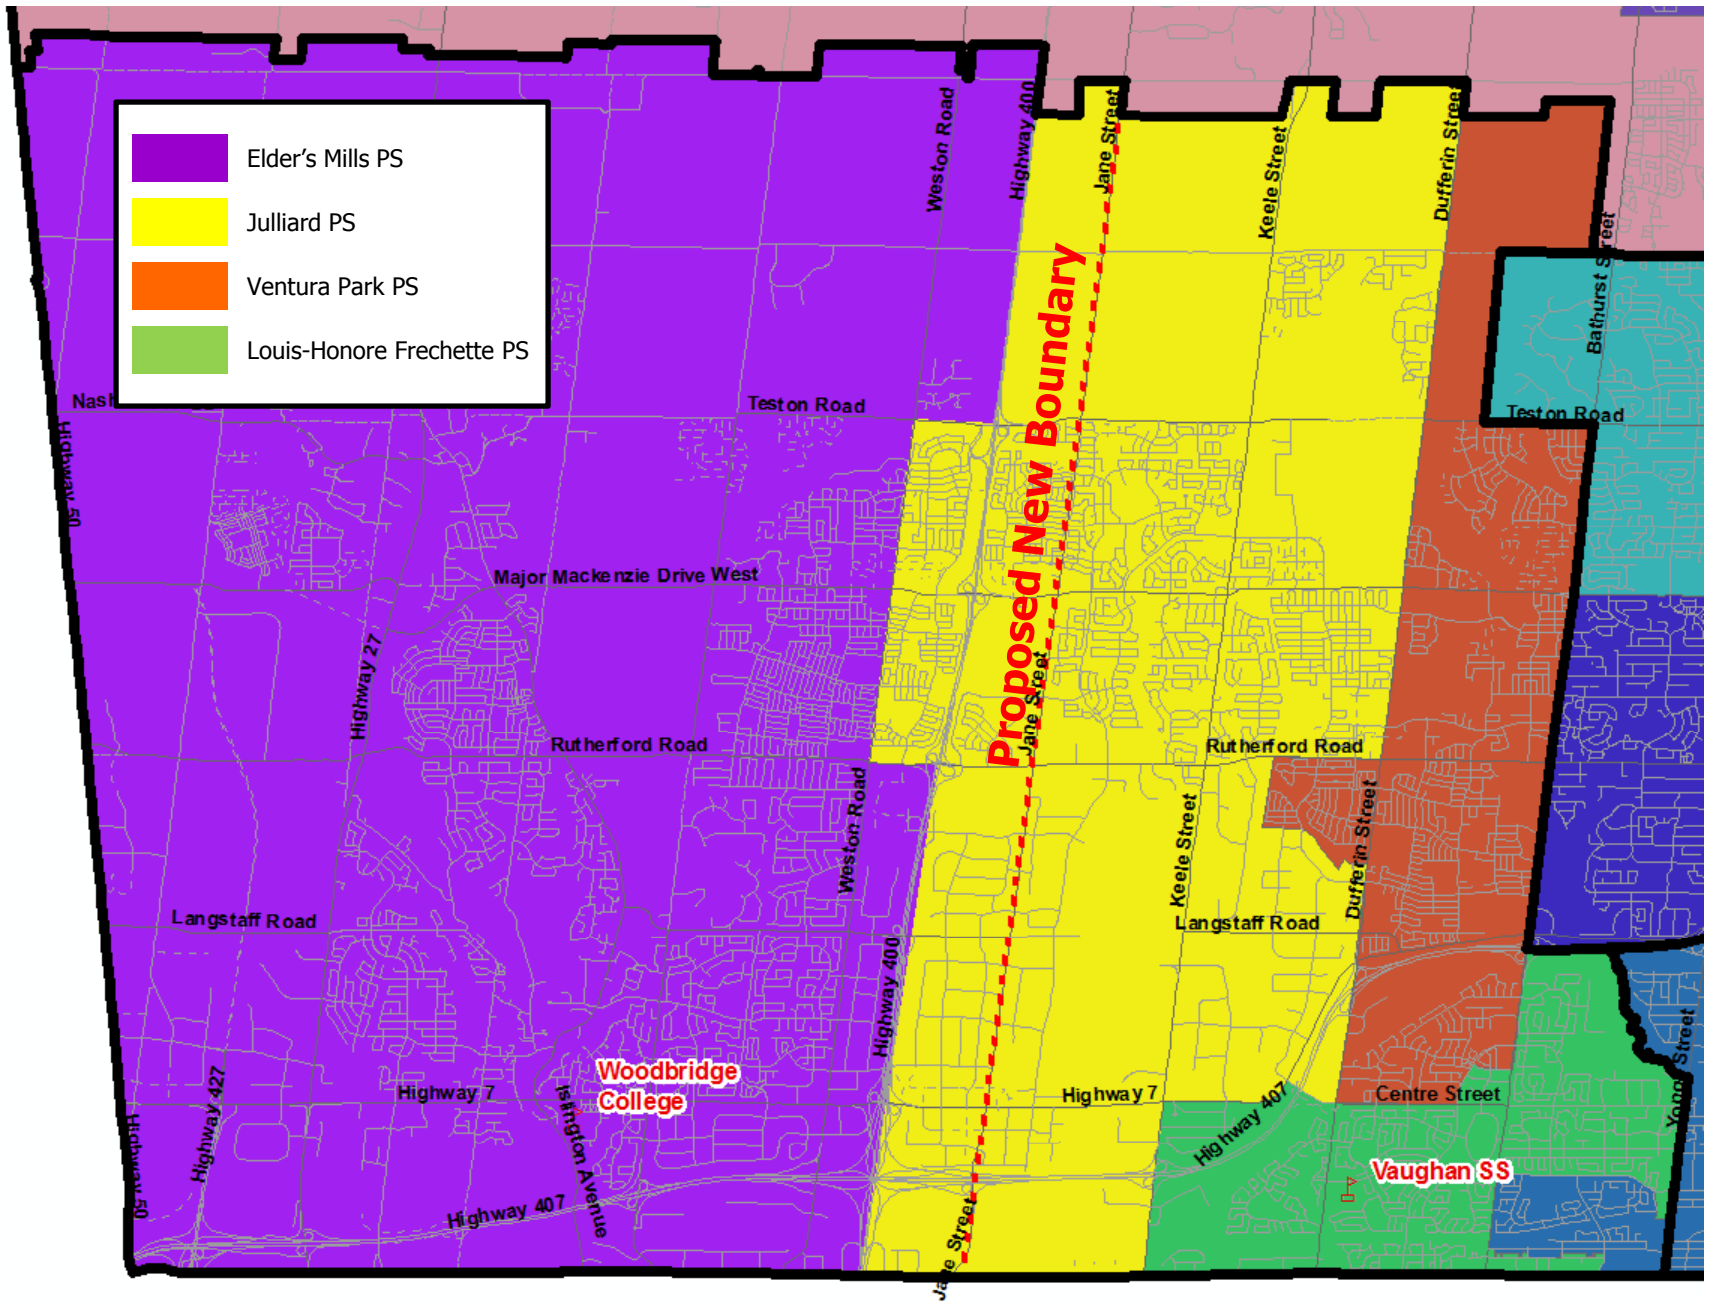

New Secondary FI Program Proposed Boundary