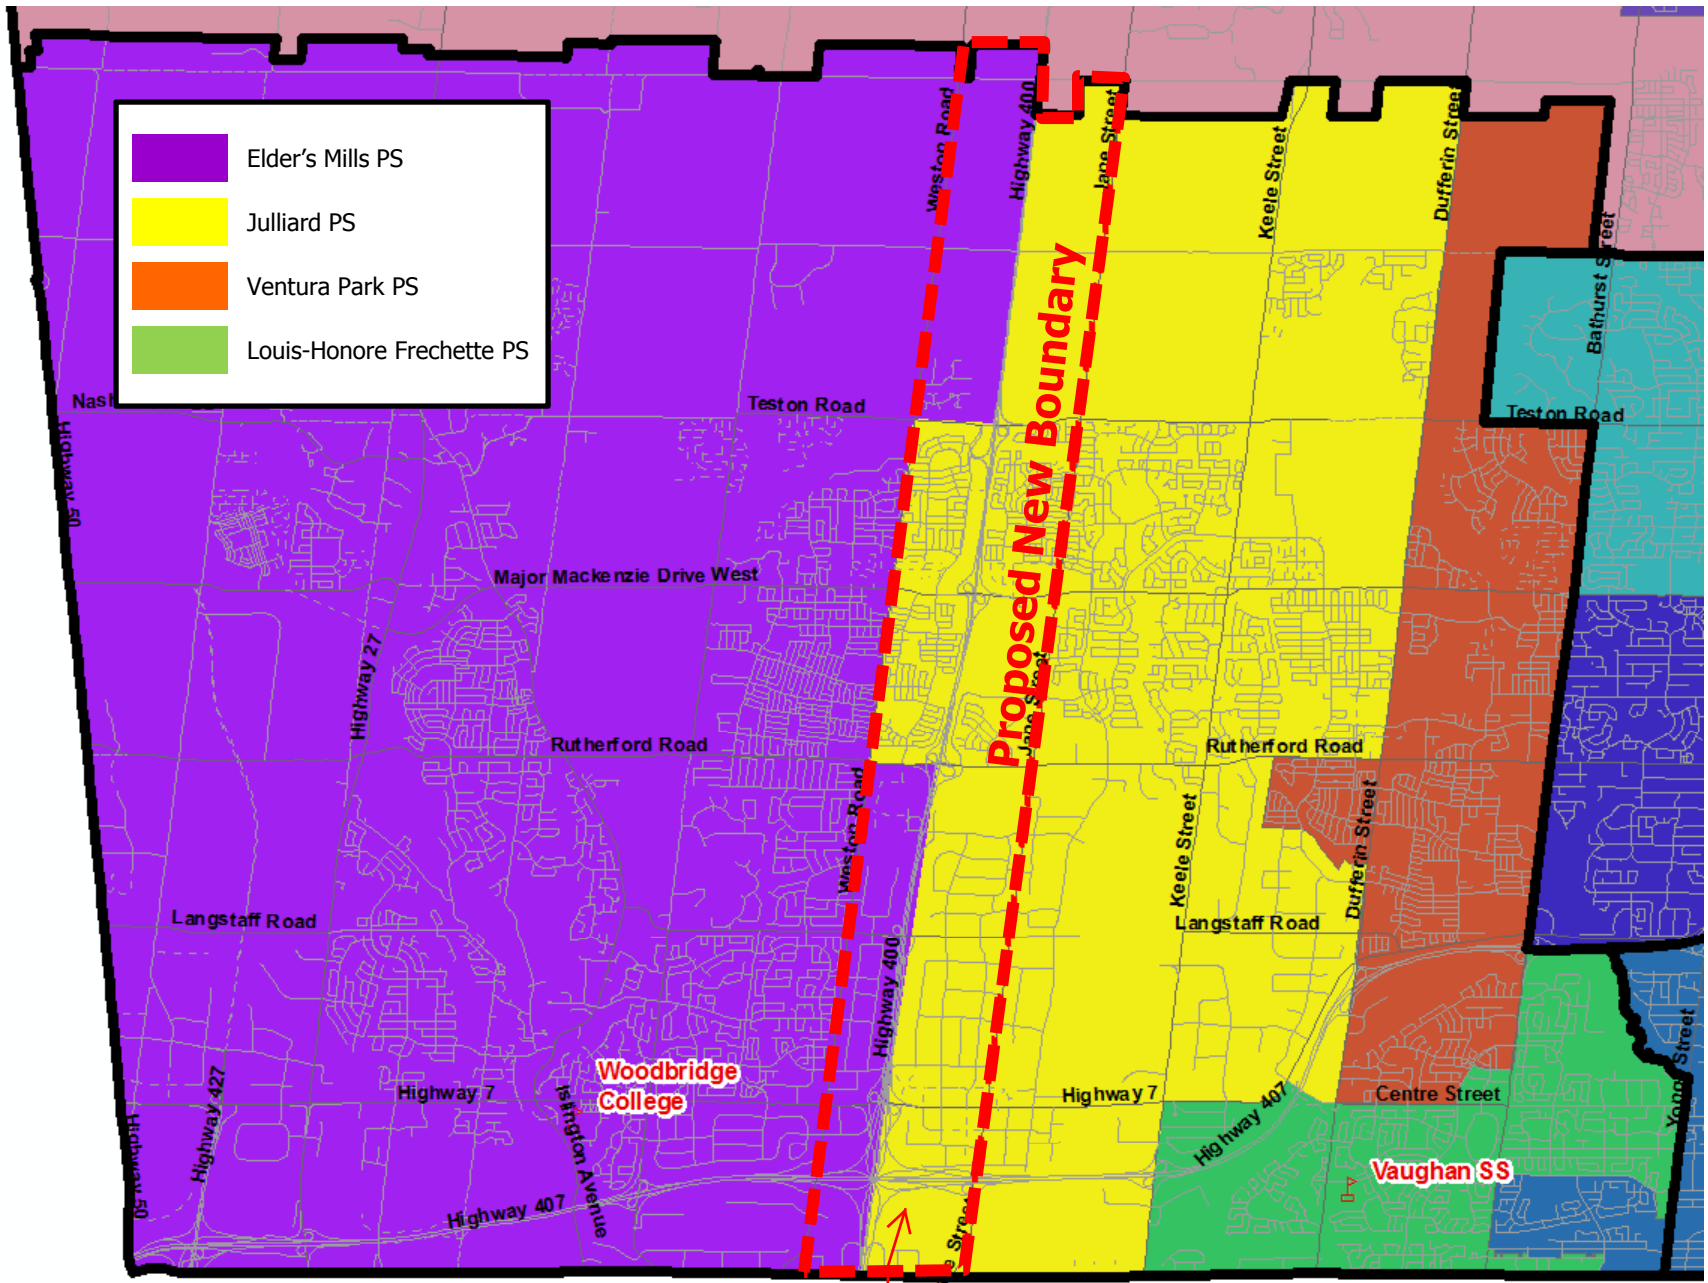

New Secondary FI Program Proposed Boundary

Grade 8's residing only in this dashed area have the choice between Woodbridge College and Vaughan SS for FI only for September 2015.